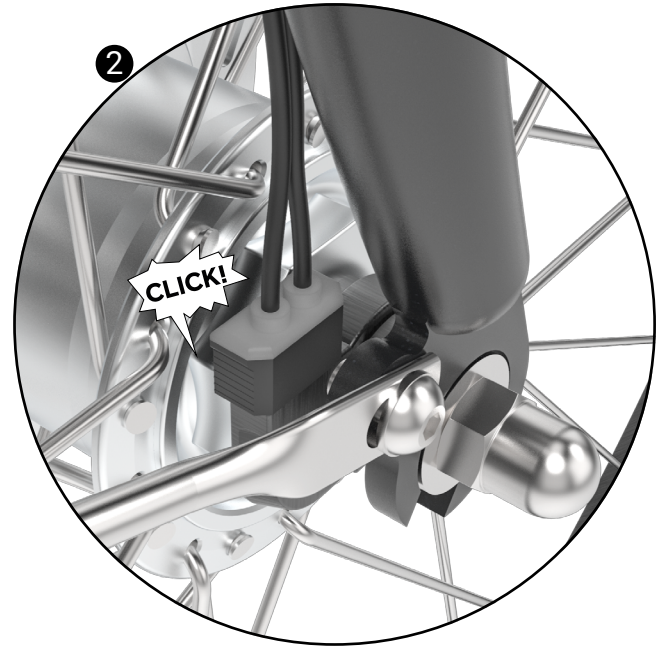

BRIKBIKES

Brikbikes assembly manual

Connecting lighting on hub dynamo

BRIKBIKES

Industrieweg Oost 9C
6662 NE Elst

info@brikbikes.nl
+ 31 24 8200 998

brikbikes.nl

 @Brikbikes_official