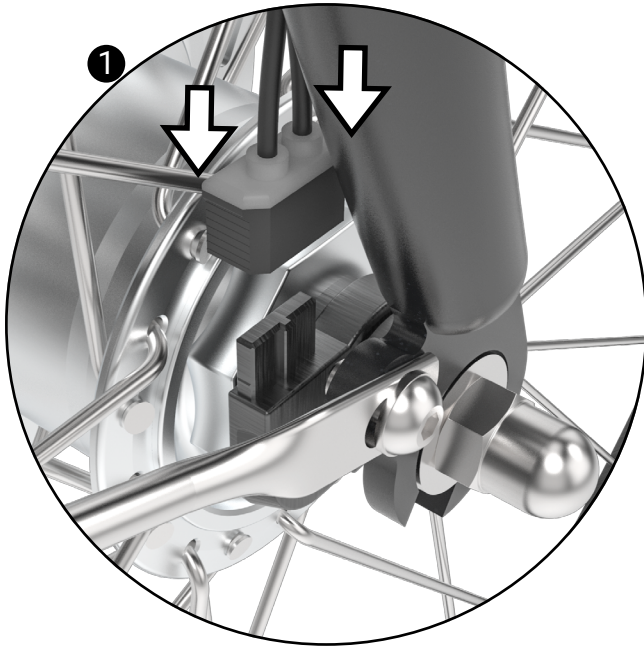

BRIKBIKES

Brikbikes assembly manual

Connecting lighting on hub dynamo

BRIKBIKES

Industrieweg Oost 9C
6662 NE Elst

info@brikbikes.nl
+ 31 24 8200 998

brikbikes.nl

 @Brikbikes_official