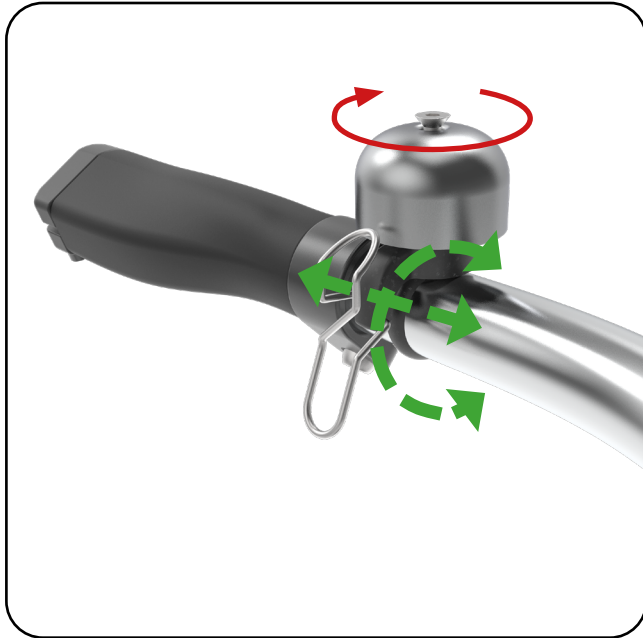

BRIKBIKES

Brikbikes assembly manual

Setting up the bell

A - Paperclip/Crane E-ne

B - Crane Suzu (Mini)

BRIKBIKES

Industrieweg Oost 9C
6662 NE Elst

info@brikbikes.nl
+ 31 24 8200 998