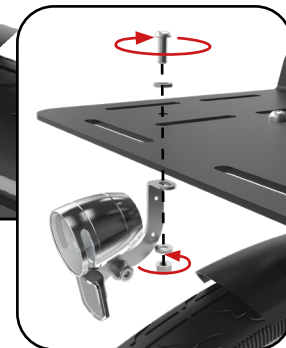

BRIKBIKES

Brikbikes assembly manual

Front carrier Brikbikes

In case of lights

BRIKBIKES

Industrieweg Oost 9C
6662 NE Elst

info@brikbikes.nl
+ 31 24 8200 998

brikbikes.nl