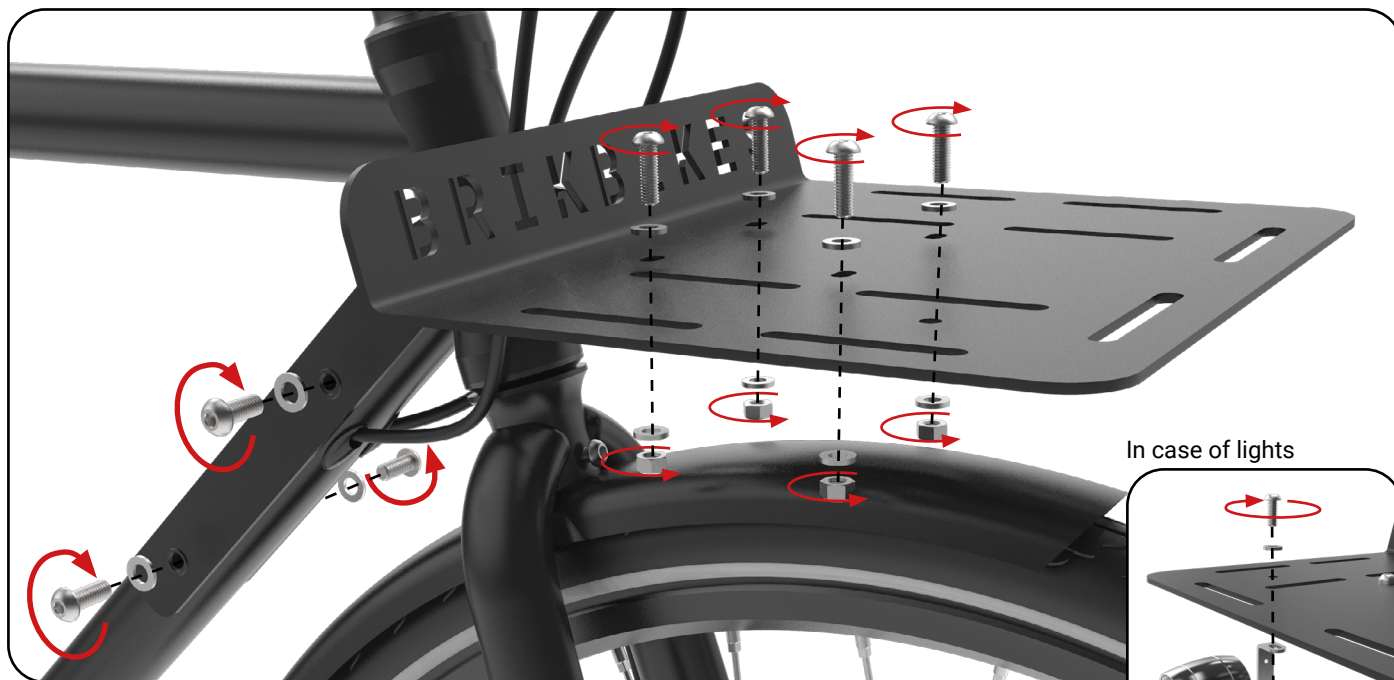

BRIKBIKES

Brikbikes assembly manual

Front carrier Brikbikes

In case of lights

BRIKBIKES

Industrieweg Oost 9C
6662 NE Elst

info@brikbikes.nl
+ 31 24 8200 998

brikbikes.nl